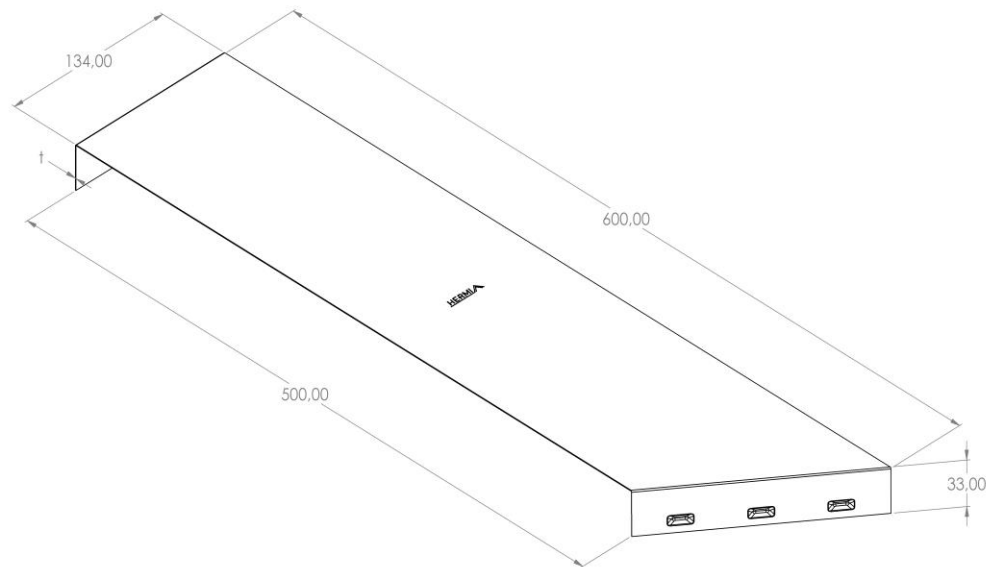

Product: PKP-RELP 600/500

Product code: 88717755

Left reduction element cover

Standard:	EN 61537:2007 Cable management - Cable tray systems and cable ladder systems
Dimensions:	Length: 134 mm
	Width: Reduced width 600/500 mm
	Height: 33 mm
	Metal thickness: 0,60 mm
Weight:	0,4 kg
Material:	Acid resistant stainless steel
Contribution to fire:	Non-flame propagating system
Electrical characteristics:	Electrically conductive system
Electrical continuity:	Yes
Corrosion resistance:	Class 9B
Temperature:	Min: -20°C; Max: +105°C