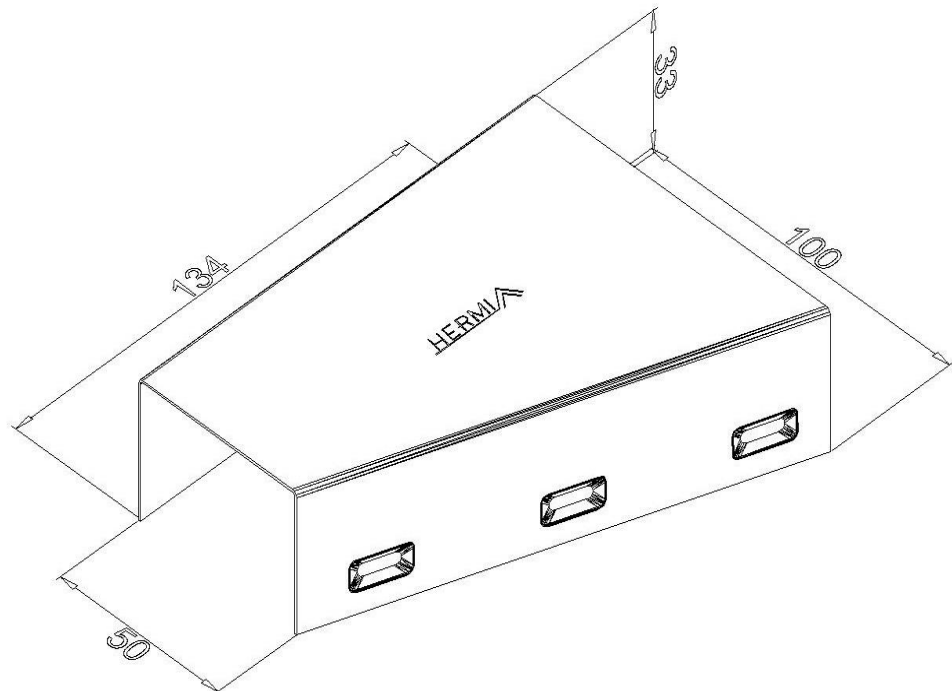

**Product:** PKP-RELP 100/50

**Product code:** 88717750

Left reduction element cover

<b>Standard:</b>	EN 61537:2007 Cable management - Cable tray systems and cable ladder systems
<b>Dimensions:</b>	Length: 134 mm
	Width: Reduced width 100/50 mm
	Height: 33 mm
	Metal thickness: 0,60 mm
<b>Weight:</b>	0,11 kg
<b>Material:</b>	Acid resistant stainless steel
<b>Contribution to fire:</b>	Non-flame propagating system
<b>Electrical characteristics:</b>	Electrically conductive system
<b>Electrical continuity:</b>	Yes
<b>Corrosion resistance:</b>	Class 9B
<b>Temperature:</b>	Min: -20°C; Max: +105°C