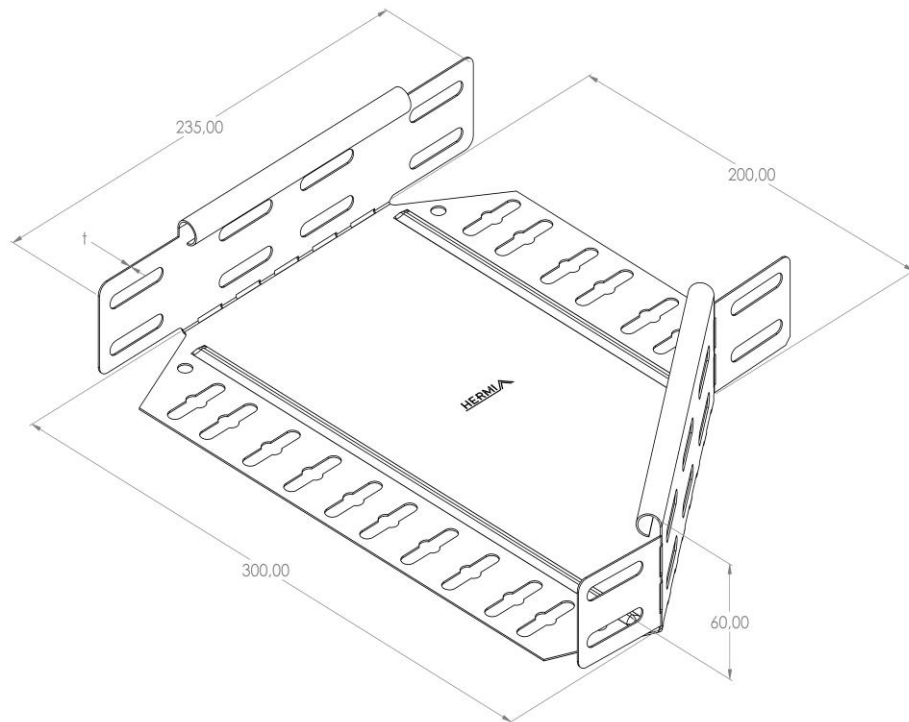

**Product:** PKP-RED 60/300/200

**Product code:** 88717742

Reduction element - right

<b>Standard:</b>	EN 61537:2007 Cable management - Cable tray systems and cable ladder systems
<b>Dimensions:</b>	Length: 235 mm
	Width: Reduced width 300/200 mm
	Height: 60 mm
	Metal thickness: 0,80 mm
<b>Weight:</b>	0,48 kg
<b>Material:</b>	Acid resistant stainless steel
<b>Contribution to fire:</b>	Non-flame propagating system
<b>Electrical characteristics:</b>	Electrically conductive system
<b>Electrical continuity:</b>	Yes
<b>Corrosion resistance:</b>	Class 3
<b>Temperature:</b>	Min: -20°C; Max: +105°C