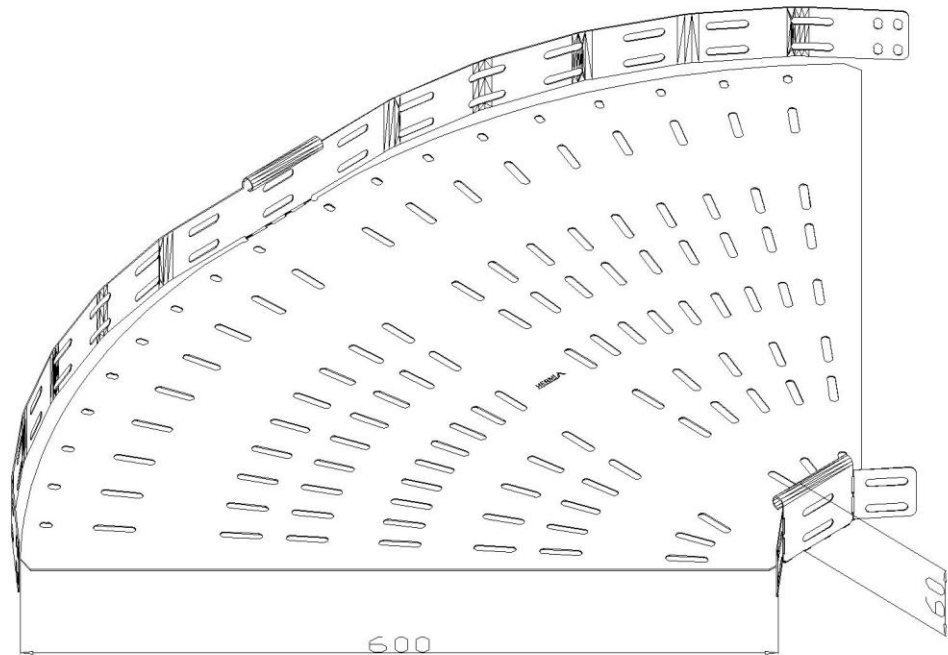

Product: PKP-KO 60/600/0-90°

Product code: 88717726

Adjustable elbow 0-90°

Standard:	EN 61537:2007 Cable management - Cable tray systems and cable ladder systems
Dimensions:	Length: 600 mm
	Width: mm
	Height: 60 mm
	Metal thickness: 0,80 mm
Weight:	3,2 kg
Material:	Acid resistant stainless steel
Contribution to fire:	Non-flame propagating system
Electrical characteristics:	Electrically conductive system
Electrical continuity:	Yes
Corrosion resistance:	Class 9B
Temperature:	Min: -20°C; Max: +105°C