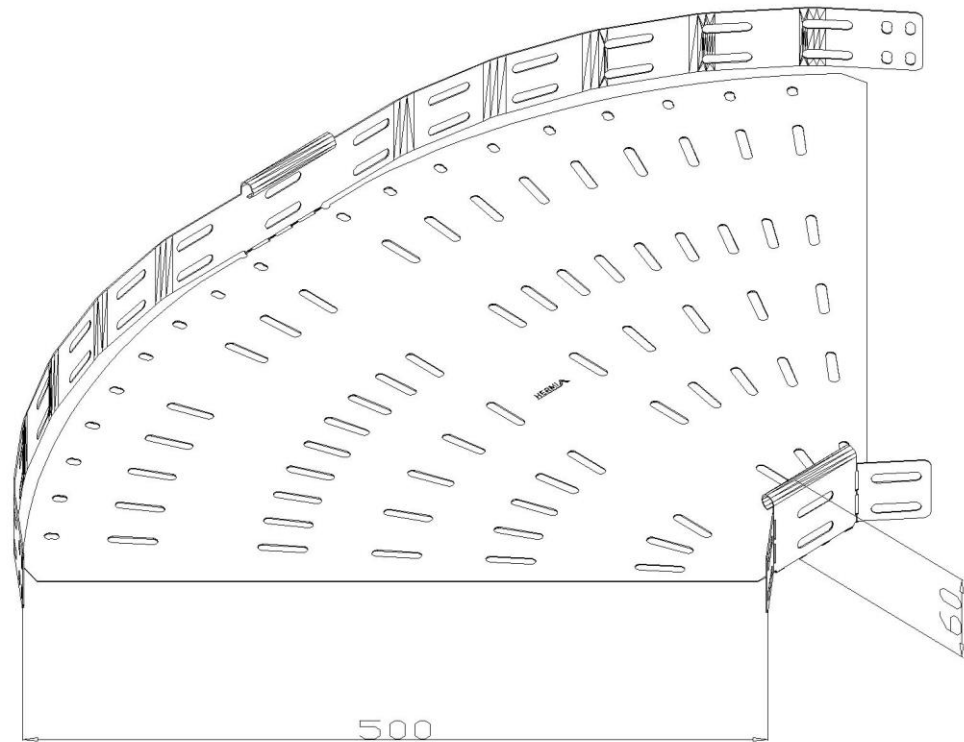

Product: PKP-KO 60/500/0-90°

Product code: 88717725

Adjustable elbow 0-90°

<b>Standard:</b>	EN 61537:2007 Cable management - Cable tray systems and cable ladder systems
<b>Dimensions:</b>	Length: 500 mm
	Width: mm
	Height: 60 mm
	Metal thickness: 0,80 mm
<b>Weight:</b>	2,4 kg
<b>Material:</b>	Acid resistant stainless steel
<b>Contribution to fire:</b>	Non-flame propagating system
<b>Electrical characteristics:</b>	Electrically conductive system
<b>Electrical continuity:</b>	Yes
<b>Corrosion resistance:</b>	Class 9B
<b>Temperature:</b>	Min: -20°C; Max: +105°C