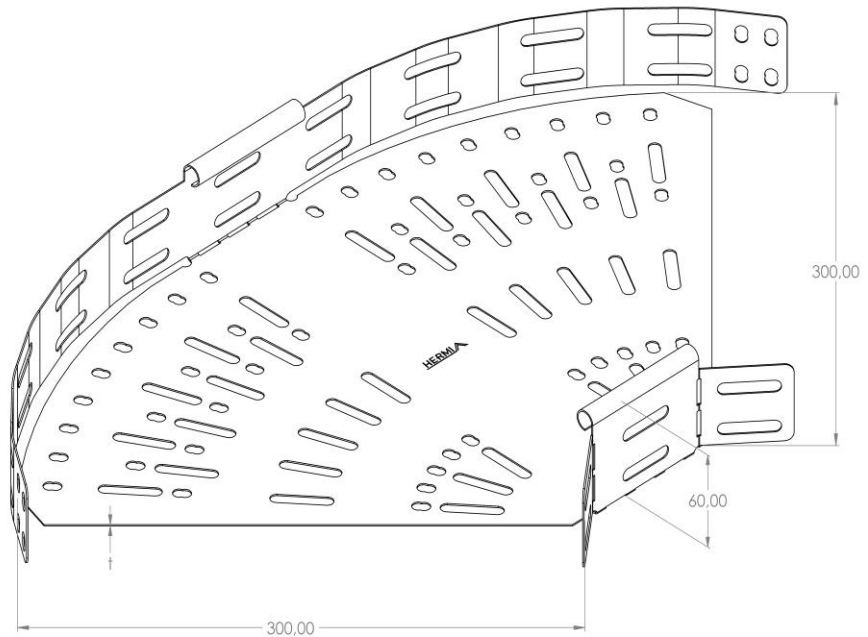

Product: PKP-KO 60/300/0-90°

Product code: 88717723

Adjustable elbow 0-90°

Standard:	EN 61537:2007 Cable management - Cable tray systems and cable ladder systems
Dimensions:	Length: 300 mm
	Width: mm
	Height: 60 mm
	Metal thickness: 0,80 mm
Weight:	1,1 kg
Material:	Acid resistant stainless steel
Contribution to fire:	Non-flame propagating system
Electrical characteristics:	Electrically conductive system
Electrical continuity:	Yes
Corrosion resistance:	Class 9B
Temperature:	Min: -20°C; Max: +105°C