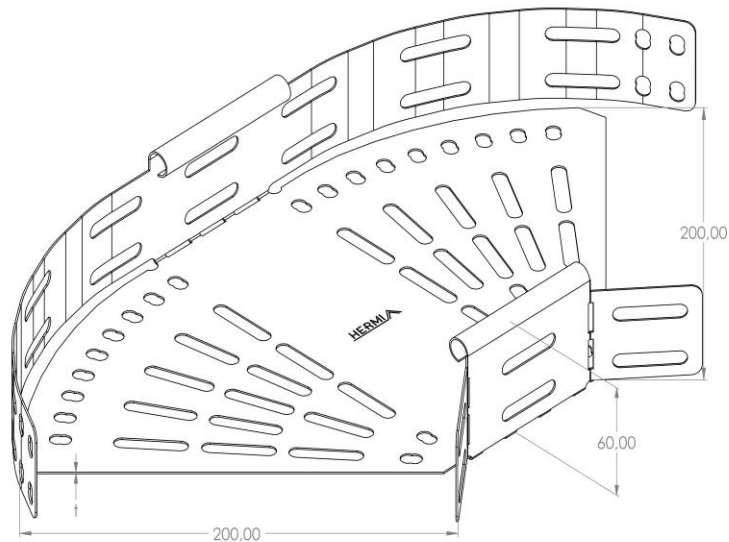

Product: PKP-KO 60/200/0-90°

Product code: 88717722

Adjustable elbow 0-90°

<b>Standard:</b>	EN 61537:2007 Cable management - Cable tray systems and cable ladder systems
<b>Dimensions:</b>	Length: 200 mm
	Width: mm
	Height: 60 mm
	Metal thickness: 0,80 mm
<b>Weight:</b>	0,6 kg
<b>Material:</b>	Acid resistant stainless steel
<b>Contribution to fire:</b>	Non-flame propagating system
<b>Electrical characteristics:</b>	Electrically conductive system
<b>Electrical continuity:</b>	Yes
<b>Corrosion resistance:</b>	Class 9B
<b>Temperature:</b>	Min: -20°C; Max: +105°C