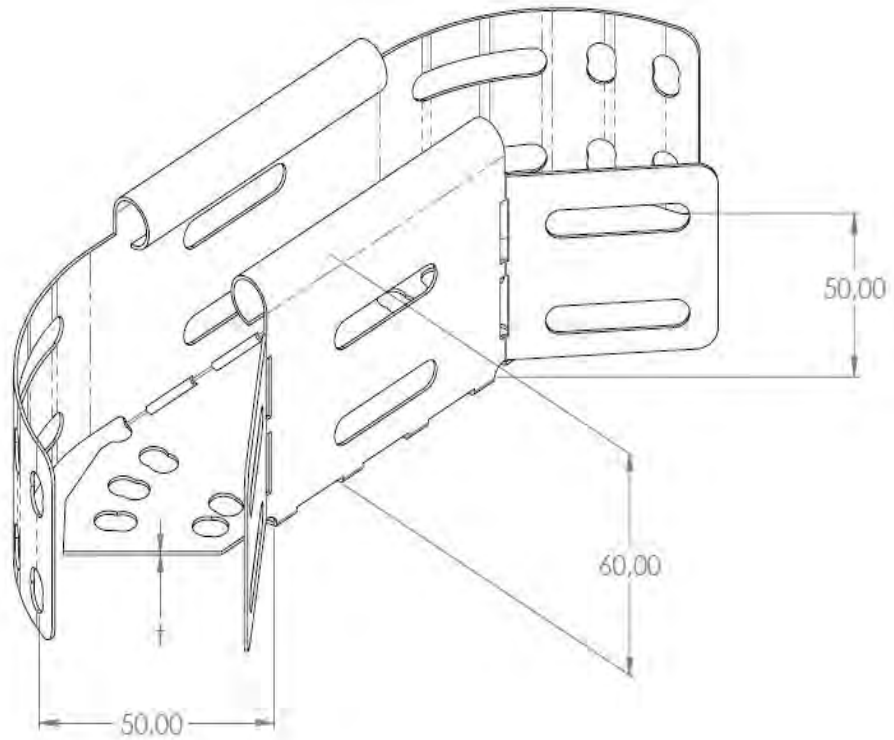

Product: PKP-KO 60/50/0-90°

Product code: 88717720

Adjustable elbow 0-90°

<b>Standard:</b>	EN 61537:2007 Cable management - Cable tray systems and cable ladder systems
<b>Dimensions:</b>	Length: mm
	Width: 50 mm
	Height: 60 mm
	Metal thickness: 0,80 mm
<b>Weight:</b>	0,16 kg
<b>Material:</b>	Acid resistant stainless steel
<b>Contribution to fire:</b>	Non-flame propagating system
<b>Electrical characteristics:</b>	Electrically conductive system
<b>Electrical continuity:</b>	Yes
<b>Corrosion resistance:</b>	Class 9B
<b>Temperature:</b>	Min: -20°C; Max: +105°C