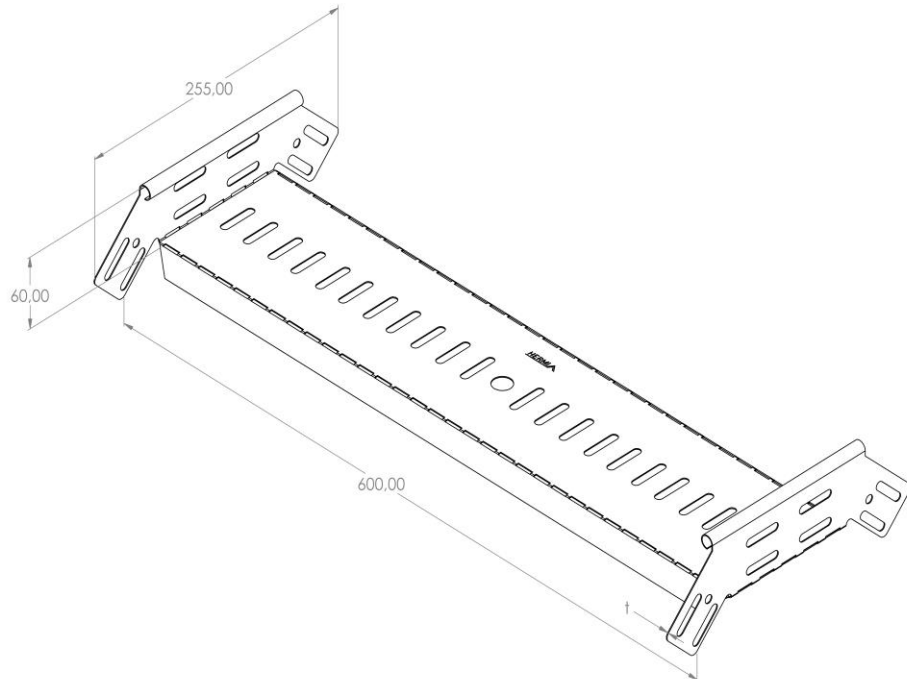

Product: PKP-ZK 60/600

Product code: 88717706

External elbow 90°

<b>Standard:</b>	EN 61537:2007 Cable management - Cable tray systems and cable ladder systems
<b>Dimensions:</b>	Length: 255 mm
	Width: 600 mm
	Height: 60 mm
	Metal thickness: 0,80 mm
<b>Weight:</b>	1,1 kg
<b>Material:</b>	Acid resistant stainless steel
<b>Contribution to fire:</b>	Non-flame propagating system
<b>Electrical characteristics:</b>	Electrically conductive system
<b>Electrical continuity:</b>	Yes
<b>Corrosion resistance:</b>	Class 9B
<b>Temperature:</b>	Min: -20°C; Max: +105°C