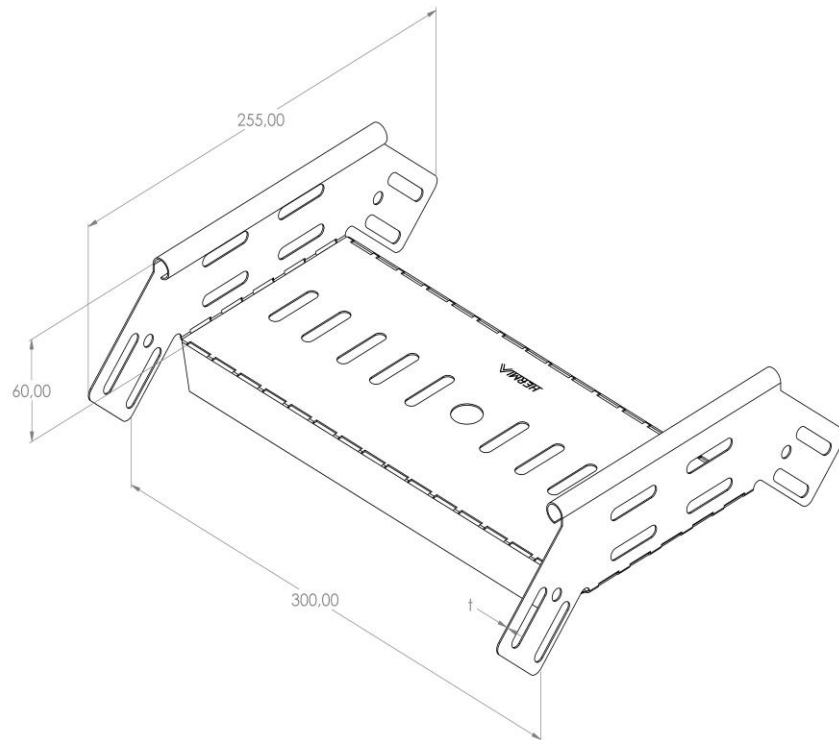

**Product:** PKP-ZK 60/300

**Product code:** 88717703

External elbow 90°

<b>Standard:</b>	EN 61537:2007 Cable management - Cable tray systems and cable ladder systems
<b>Dimensions:</b>	Length: 255 mm
	Width: 300 mm
	Height: 60 mm
	Metal thickness: 0,80 mm
<b>Weight:</b>	0,45 kg
<b>Material:</b>	Acid resistant stainless steel
<b>Contribution to fire:</b>	Non-flame propagating system
<b>Electrical characteristics:</b>	Electrically conductive system
<b>Electrical continuity:</b>	Yes
<b>Corrosion resistance:</b>	Class 9B
<b>Temperature:</b>	Min: -20°C; Max: +105°C