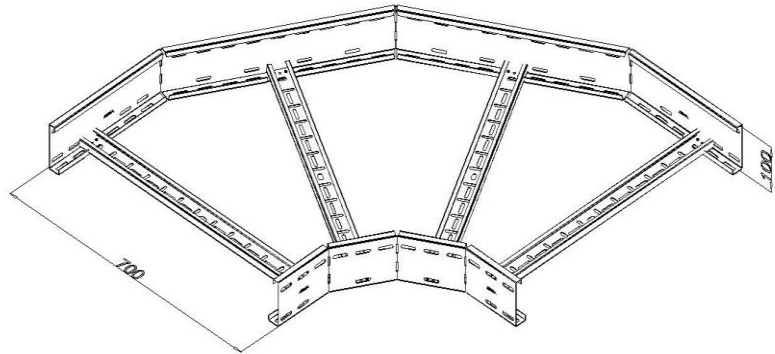

Product: PKL-KO 100/700/90°

Product code: 88716897

Elbow 90°

<b>Standard:</b>	EN 61537:2007 Cable management - Cable tray systems and cable ladder systems
<b>Dimensions:</b>	Length: mm
	Width: 700 mm
	Height: 100 mm
	Metal thickness: 1,5 mm
<b>Weight:</b>	
<b>Material:</b>	Hot-dip galvanised steel
<b>Contribution to fire:</b>	Non-flame propagating system
<b>Electrical characteristics:</b>	Electrically conductive system
<b>Electrical continuity:</b>	Yes
<b>Corrosion resistance:</b>	Class 6
<b>Temperature:</b>	Min: -20°C; Max: +105°C