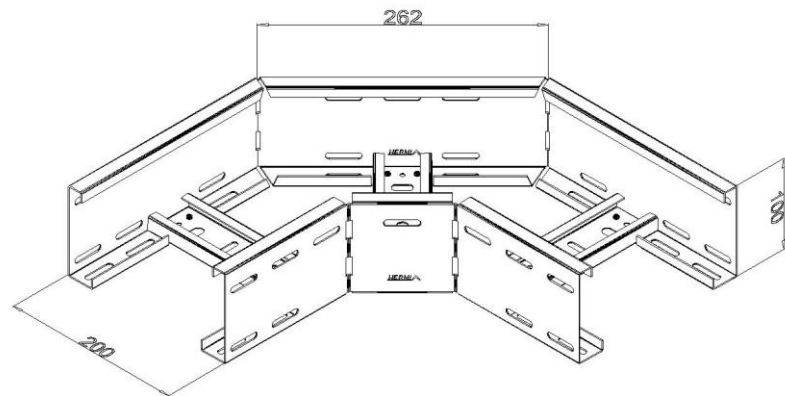

Product: PKL-KO 100/200/90°

Product code: 88716782

Elbow 90°

<b>Standard:</b>	EN 61537:2007 Cable management - Cable tray systems and cable ladder systems
<b>Dimensions:</b>	Length: 262 mm
	Width: 200 mm
	Height: 100 mm
	Metal thickness: 1,5 mm
<b>Weight:</b>	2,64 kg
<b>Material:</b>	Hot-dip galvanised steel
<b>Contribution to fire:</b>	Non-flame propagating system
<b>Electrical characteristics:</b>	Electrically conductive system
<b>Electrical continuity:</b>	Yes
<b>Corrosion resistance:</b>	Class 6
<b>Temperature:</b>	Min: -20°C; Max: +105°C