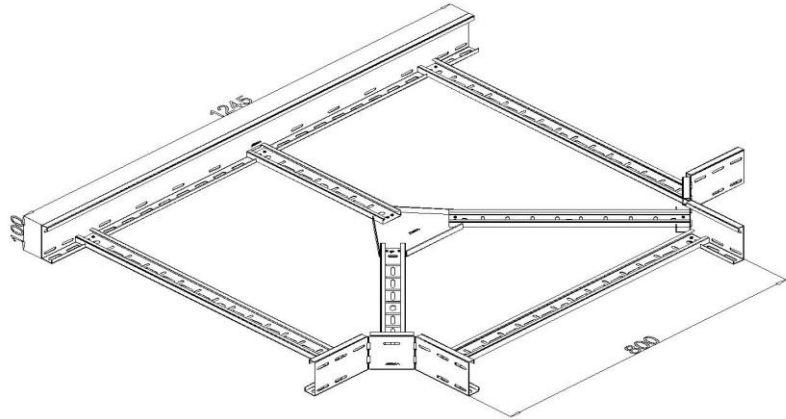

Product: PKL-SO 60/800

Product code: 88716748

Side branch

<b>Standard:</b>	EN 61537:2007 Cable management - Cable tray systems and cable ladder systems
<b>Dimensions:</b>	Length: 1245 mm
	Width: 800 mm
	Height: 60 mm
	Metal thickness: 1,5 mm
<b>Weight:</b>	7,48 kg
<b>Material:</b>	Hot-dip galvanised steel
<b>Contribution to fire:</b>	Non-flame propagating system
<b>Electrical characteristics:</b>	Electrically conductive system
<b>Electrical continuity:</b>	Yes
<b>Corrosion resistance:</b>	Class 6
<b>Temperature:</b>	Min: -20°C; Max: +105°C