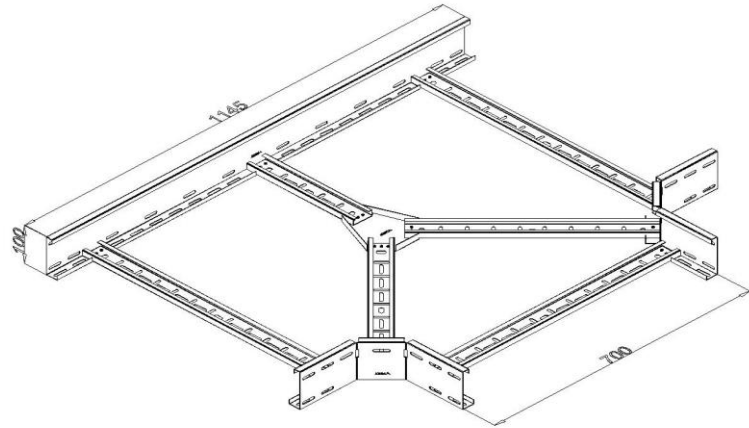

Product: PKL-SO 60/700

Product code: 88716747

Side branch

<b>Standard:</b>	EN 61537:2007 Cable management - Cable tray systems and cable ladder systems
<b>Dimensions:</b>	Length: 1145 mm
	Width: 700 mm
	Height: 60 mm
	Metal thickness: 1,5 mm
<b>Weight:</b>	6,93 kg
<b>Material:</b>	Hot-dip galvanised steel
<b>Contribution to fire:</b>	Non-flame propagating system
<b>Electrical characteristics:</b>	Electrically conductive system
<b>Electrical continuity:</b>	Yes
<b>Corrosion resistance:</b>	Class 6
<b>Temperature:</b>	Min: -20°C; Max: +105°C