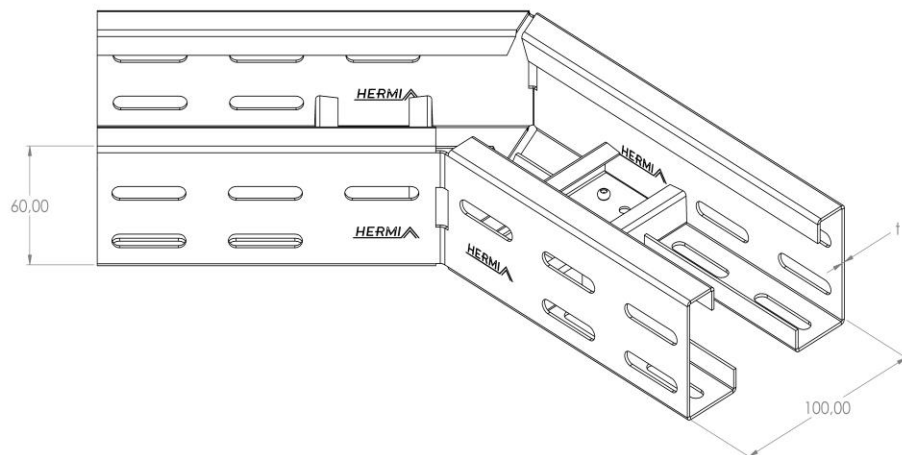

Product: PKL-KO 60/100/45°

Product code: 88716731

Elbow 45°

<b>Standard:</b>	EN 61537:2007 Cable management - Cable tray systems and cable ladder systems
<b>Dimensions:</b>	Length: mm
	Width: 100 mm
	Height: 60 mm
	Metal thickness: 1,5 mm
<b>Weight:</b>	1,62 kg
<b>Material:</b>	Hot-dip galvanised steel
<b>Contribution to fire:</b>	Non-flame propagating system
<b>Electrical characteristics:</b>	Electrically conductive system
<b>Electrical continuity:</b>	Yes
<b>Corrosion resistance:</b>	Class 6
<b>Temperature:</b>	Min: -20°C; Max: +105°C