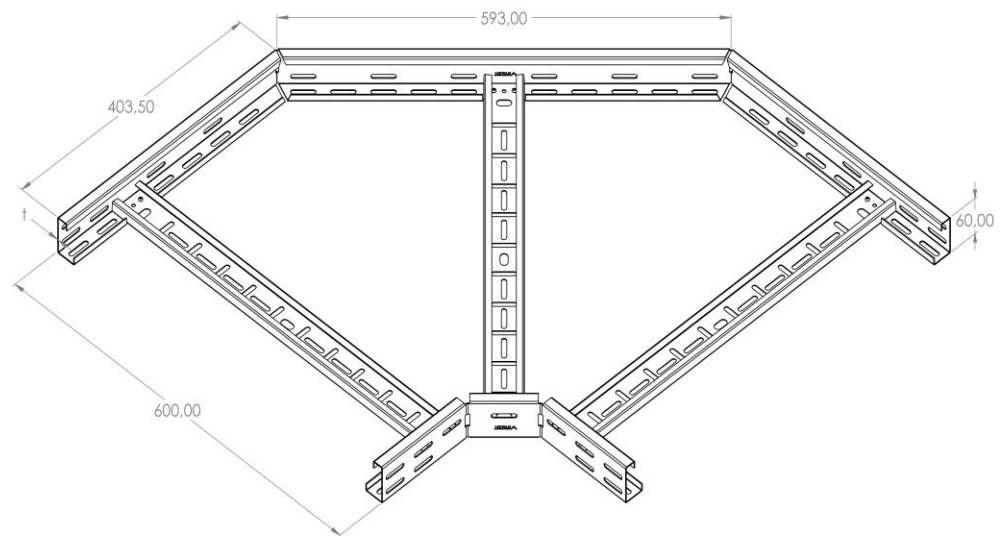

Product: PKL-KO 60/600/90°

Product code: 88712476

Elbow 90°

Standard:	EN 61537:2007 Cable management - Cable tray systems and cable ladder systems
Dimensions:	Length: 593 mm
	Width: 600 mm
	Height: 60 mm
	Metal thickness: 1,5 mm
Weight:	
Material:	Stainless steel
Contribution to fire:	Non-flame propagating system
Electrical characteristics:	Electrically conductive system
Electrical continuity:	Yes
Corrosion resistance:	Class 9A
Temperature:	Min: -20°C; Max: +105°C