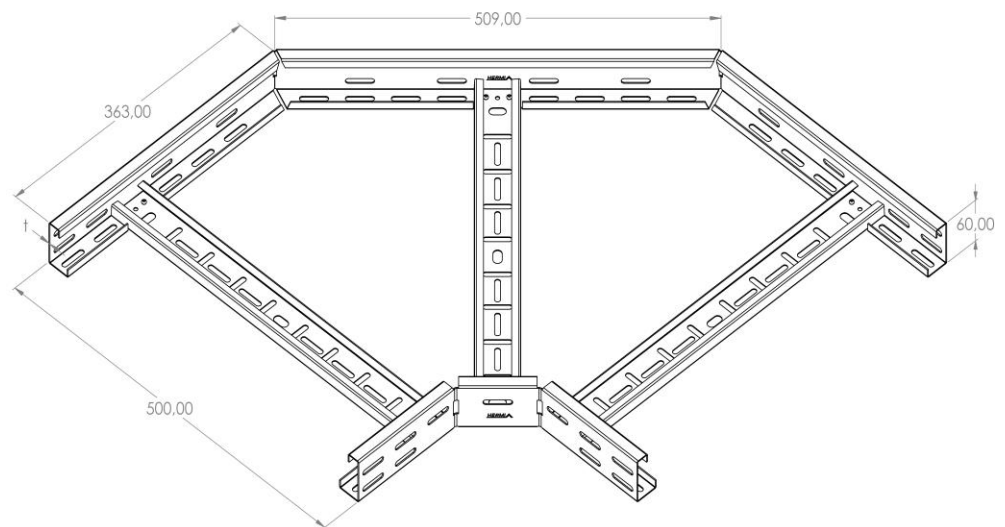

Product: PKL-KO 60/500/90°

Product code: 88712475

Elbow 90°

Standard:	EN 61537:2007 Cable management - Cable tray systems and cable ladder systems
Dimensions:	Length: 509 mm
	Width: 500 mm
	Height: 60 mm
	Metal thickness: 1,5 mm
Weight:	
Material:	Stainless steel
Contribution to fire:	Non-flame propagating system
Electrical characteristics:	Electrically conductive system
Electrical continuity:	Yes
Corrosion resistance:	Class 9A
Temperature:	Min: -20°C; Max: +105°C