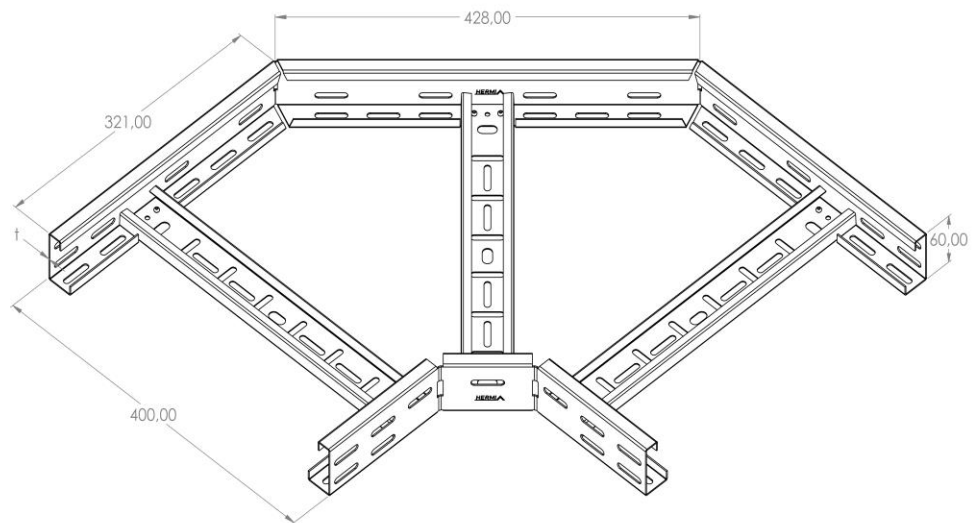

Product: PKL-KO 60/400/90°

Product code: 88712474

Elbow 90°

<b>Standard:</b>	EN 61537:2007 Cable management - Cable tray systems and cable ladder systems
<b>Dimensions:</b>	Length: 428 mm
	Width: 400 mm
	Height: 60 mm
	Metal thickness: 1,5 mm
<b>Weight:</b>	
<b>Material:</b>	Stainless steel
<b>Contribution to fire:</b>	Non-flame propagating system
<b>Electrical characteristics:</b>	Electrically conductive system
<b>Electrical continuity:</b>	Yes
<b>Corrosion resistance:</b>	Class 9A
<b>Temperature:</b>	Min: -20°C; Max: +105°C