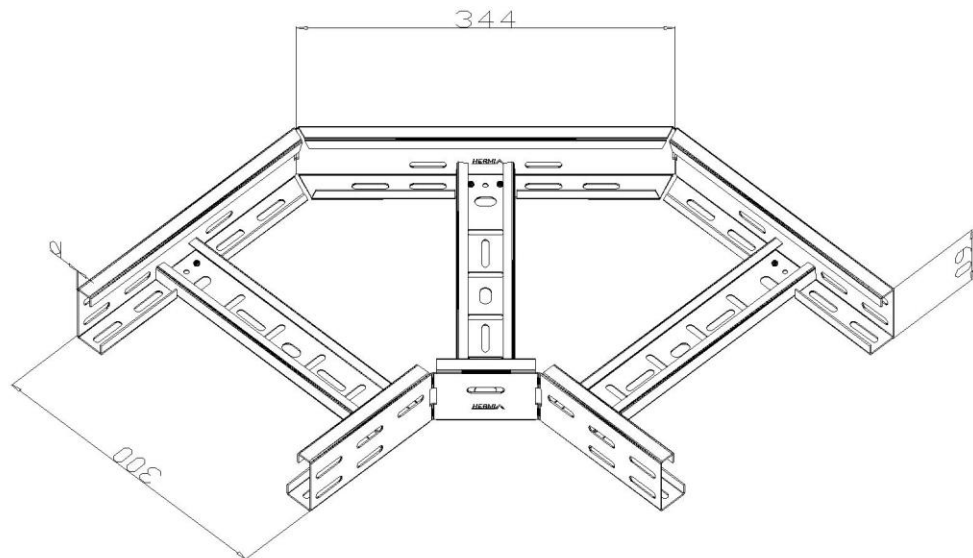

Product: PKL-KO 60/300/90°

Product code: 88712473

Elbow 90°

Standard:	EN 61537:2007 Cable management - Cable tray systems and cable ladder systems
Dimensions:	Length: 344 mm
	Width: 300 mm
	Height: 60 mm
	Metal thickness: 1,5 mm
Weight:	
Material:	Stainless steel
Contribution to fire:	Non-flame propagating system
Electrical characteristics:	Electrically conductive system
Electrical continuity:	Yes
Corrosion resistance:	Class 9A
Temperature:	Min: -20°C; Max: +105°C