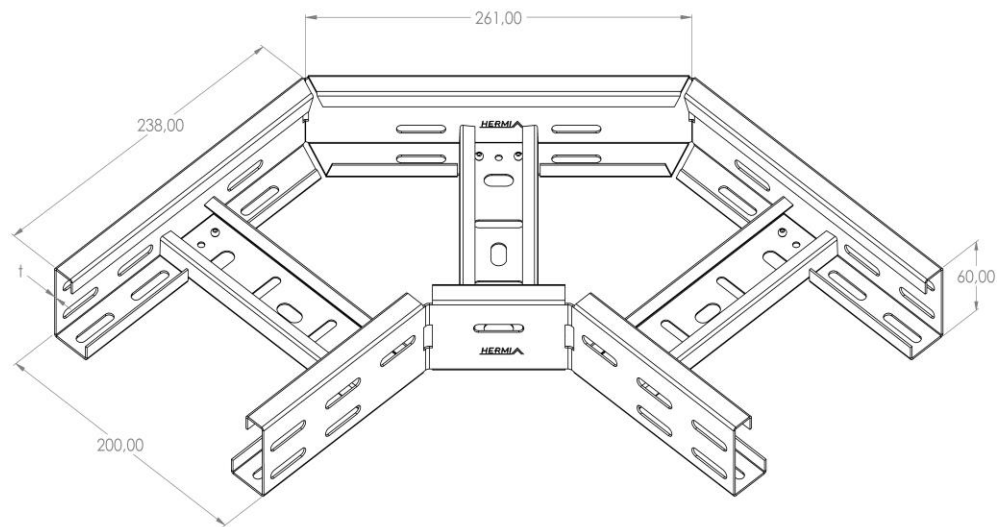

Product: PKL-KO 60/200/90°

Product code: 88712472

Elbow 90°

<b>Standard:</b>	EN 61537:2007 Cable management - Cable tray systems and cable ladder systems
<b>Dimensions:</b>	Length: 261 mm
	Width: 200 mm
	Height: 60 mm
	Metal thickness: 1,5 mm
<b>Weight:</b>	
<b>Material:</b>	Stainless steel
<b>Contribution to fire:</b>	Non-flame propagating system
<b>Electrical characteristics:</b>	Electrically conductive system
<b>Electrical continuity:</b>	Yes
<b>Corrosion resistance:</b>	Class 9A
<b>Temperature:</b>	Min: -20°C; Max: +105°C