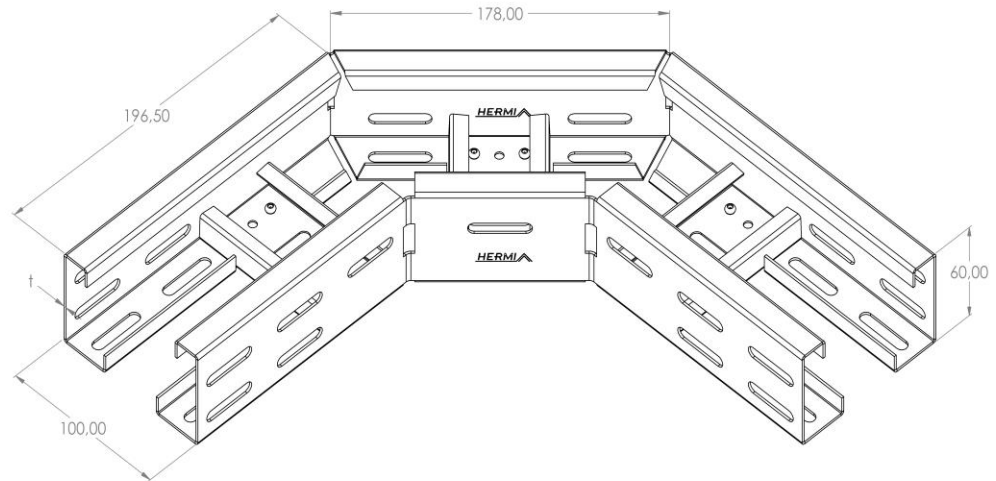

Product: PKL-KO 60/100/90°

Product code: 88712471

Elbow 90°

<b>Standard:</b>	EN 61537:2007 Cable management - Cable tray systems and cable ladder systems
<b>Dimensions:</b>	Length: 178 mm
	Width: 100 mm
	Height: 60 mm
	Metal thickness: 1,5 mm
<b>Weight:</b>	
<b>Material:</b>	Stainless steel
<b>Contribution to fire:</b>	Non-flame propagating system
<b>Electrical characteristics:</b>	Electrically conductive system
<b>Electrical continuity:</b>	Yes
<b>Corrosion resistance:</b>	Class 9A
<b>Temperature:</b>	Min: -20°C; Max: +105°C