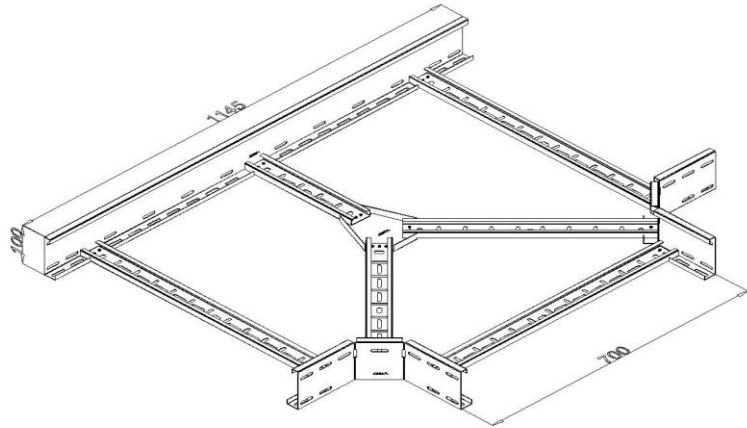

Product: PKL-SO 60/700

Product code: 88712347

Side branch

<b>Standard:</b>	EN 61537:2007 Cable management - Cable tray systems and cable ladder systems
<b>Dimensions:</b>	Length: 1145 mm
	Width: 700 mm
	Height: 60 mm
	Metal thickness: 1,5 mm
<b>Weight:</b>	6,3 kg
<b>Material:</b>	Stainless steel
<b>Contribution to fire:</b>	Non-flame propagating system
<b>Electrical characteristics:</b>	Electrically conductive system
<b>Electrical continuity:</b>	Yes
<b>Corrosion resistance:</b>	Class 9A
<b>Temperature:</b>	Min: -20°C; Max: +105°C