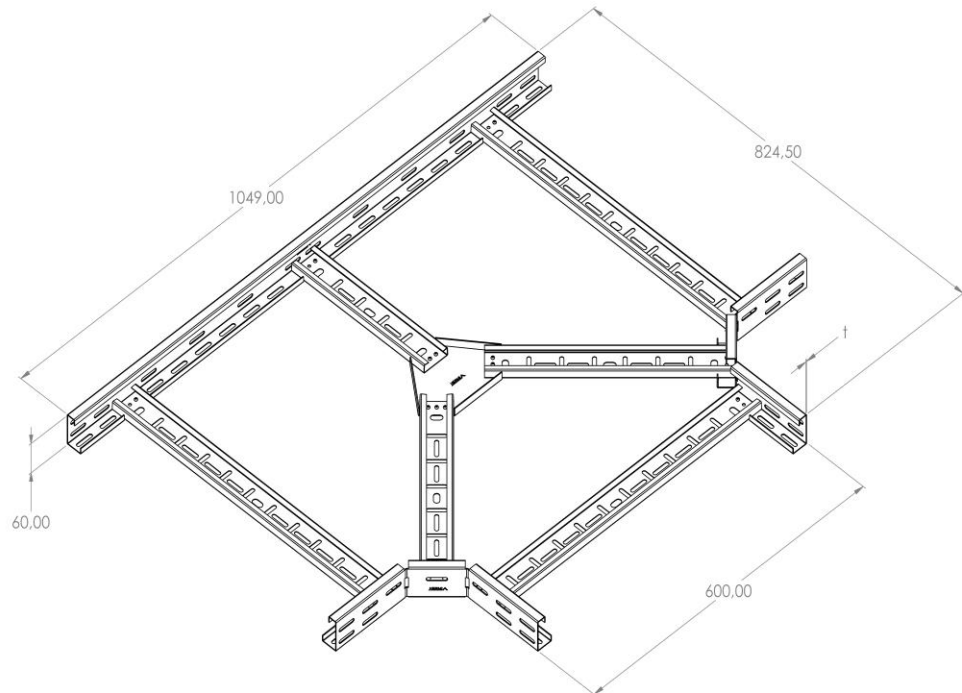

Product: PKL-SO 60/600

Product code: 88712346

Side branch

<b>Standard:</b>	EN 61537:2007 Cable management - Cable tray systems and cable ladder systems
<b>Dimensions:</b>	Length: 1049 mm
	Width: 600 mm
	Height: 60 mm
	Metal thickness: 1,5 mm
<b>Weight:</b>	5,7 kg
<b>Material:</b>	Stainless steel
<b>Contribution to fire:</b>	Non-flame propagating system
<b>Electrical characteristics:</b>	Electrically conductive system
<b>Electrical continuity:</b>	Yes
<b>Corrosion resistance:</b>	Class 9A
<b>Temperature:</b>	Min: -20°C; Max: +105°C