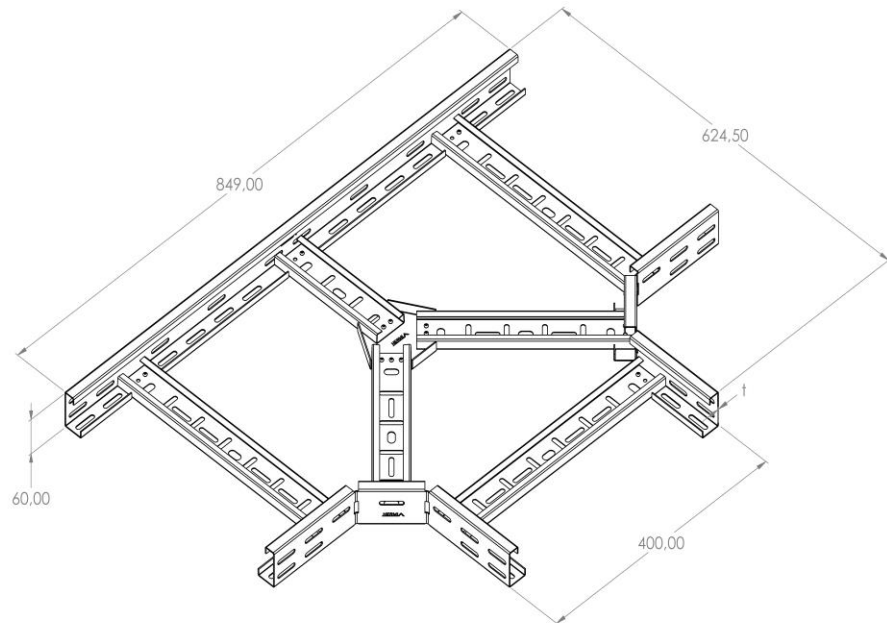

Product: PKL-SO 60/400

Product code: 88712344

Side branch

<b>Standard:</b>	EN 61537:2007 Cable management - Cable tray systems and cable ladder systems
<b>Dimensions:</b>	Length: 849 mm
	Width: 400 mm
	Height: 60 mm
	Metal thickness: 1,5 mm
<b>Weight:</b>	4,5 kg
<b>Material:</b>	Stainless steel
<b>Contribution to fire:</b>	Non-flame propagating system
<b>Electrical characteristics:</b>	Electrically conductive system
<b>Electrical continuity:</b>	Yes
<b>Corrosion resistance:</b>	Class 9A
<b>Temperature:</b>	Min: -20°C; Max: +105°C