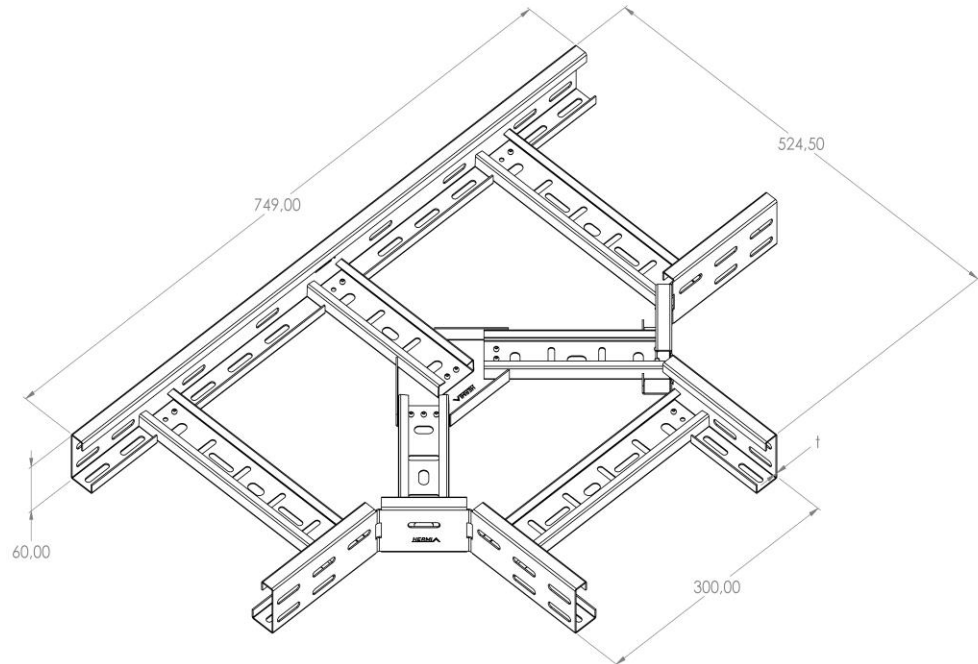

Product: PKL-SO 60/300

Product code: 88712343

Side branch

<b>Standard:</b>	EN 61537:2007 Cable management - Cable tray systems and cable ladder systems
<b>Dimensions:</b>	Length: 749 mm
	Width: 300 mm
	Height: 60 mm
	Metal thickness: 1,5 mm
<b>Weight:</b>	3,8 kg
<b>Material:</b>	Stainless steel
<b>Contribution to fire:</b>	Non-flame propagating system
<b>Electrical characteristics:</b>	Electrically conductive system
<b>Electrical continuity:</b>	Yes
<b>Corrosion resistance:</b>	Class 9A
<b>Temperature:</b>	Min: -20°C; Max: +105°C