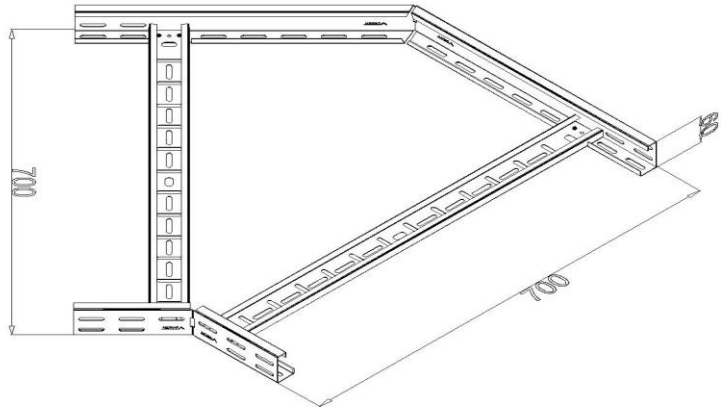

Product: PKL-KO 60/700/45°

Product code: 88712337

Elbow 45°

Standard:	EN 61537:2007 Cable management - Cable tray systems and cable ladder systems
Dimensions:	Length: mm
	Width: 700 mm
	Height: 60 mm
	Metal thickness: 1,5 mm
Weight:	3,9 kg
Material:	Stainless steel
Contribution to fire:	Non-flame propagating system
Electrical characteristics:	Electrically conductive system
Electrical continuity:	Yes
Corrosion resistance:	Class 9A
Temperature:	Min: -20°C; Max: +105°C