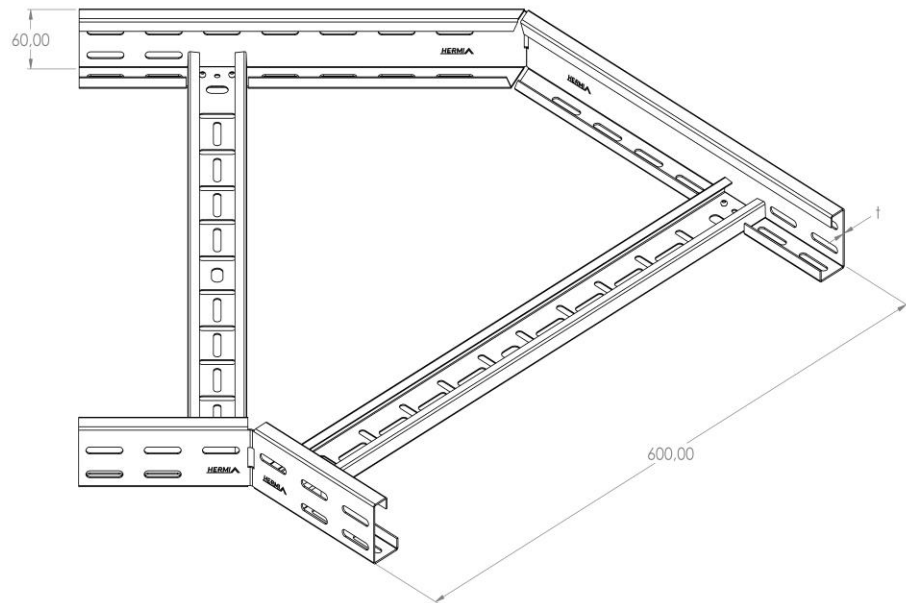

Product: PKL-KO 60/600/45°

Product code: 88712336

Elbow 45°

Standard:	EN 61537:2007 Cable management - Cable tray systems and cable ladder systems
Dimensions:	Length: mm
	Width: 600 mm
	Height: 60 mm
	Metal thickness: 1,5 mm
Weight:	3,45 kg
Material:	Stainless steel
Contribution to fire:	Non-flame propagating system
Electrical characteristics:	Electrically conductive system
Electrical continuity:	Yes
Corrosion resistance:	Class 9A
Temperature:	Min: -20°C; Max: +105°C