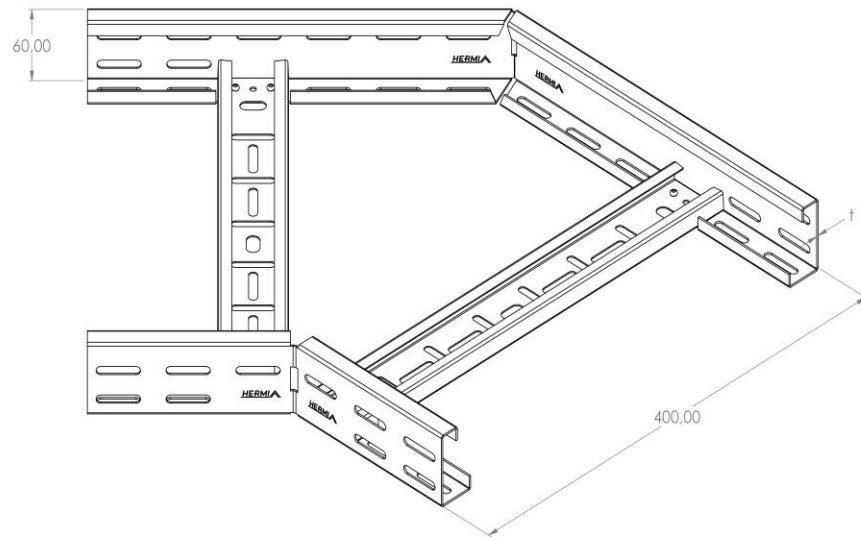

Product: PKL-KO 60/400/45°

Product code: 88712334

Elbow 45°

<b>Standard:</b>	EN 61537:2007 Cable management - Cable tray systems and cable ladder systems
<b>Dimensions:</b>	Length: mm
	Width: 400 mm
	Height: 60 mm
	Metal thickness: 1,5 mm
<b>Weight:</b>	2,55 kg
<b>Material:</b>	Stainless steel
<b>Contribution to fire:</b>	Non-flame propagating system
<b>Electrical characteristics:</b>	Electrically conductive system
<b>Electrical continuity:</b>	Yes
<b>Corrosion resistance:</b>	Class 9A
<b>Temperature:</b>	Min: -20°C; Max: +105°C