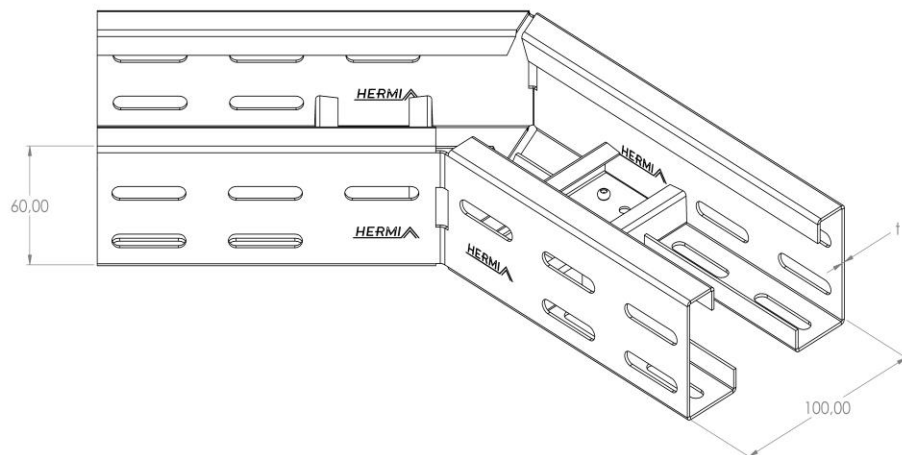

Product: PKL-KO 60/100/45°

Product code: 88712331

Elbow 45°

<b>Standard:</b>	EN 61537:2007 Cable management - Cable tray systems and cable ladder systems
<b>Dimensions:</b>	Length: mm
	Width: 100 mm
	Height: 60 mm
	Metal thickness: 1,5 mm
<b>Weight:</b>	1,48 kg
<b>Material:</b>	Stainless steel
<b>Contribution to fire:</b>	Non-flame propagating system
<b>Electrical characteristics:</b>	Electrically conductive system
<b>Electrical continuity:</b>	Yes
<b>Corrosion resistance:</b>	Class 9A
<b>Temperature:</b>	Min: -20°C; Max: +105°C