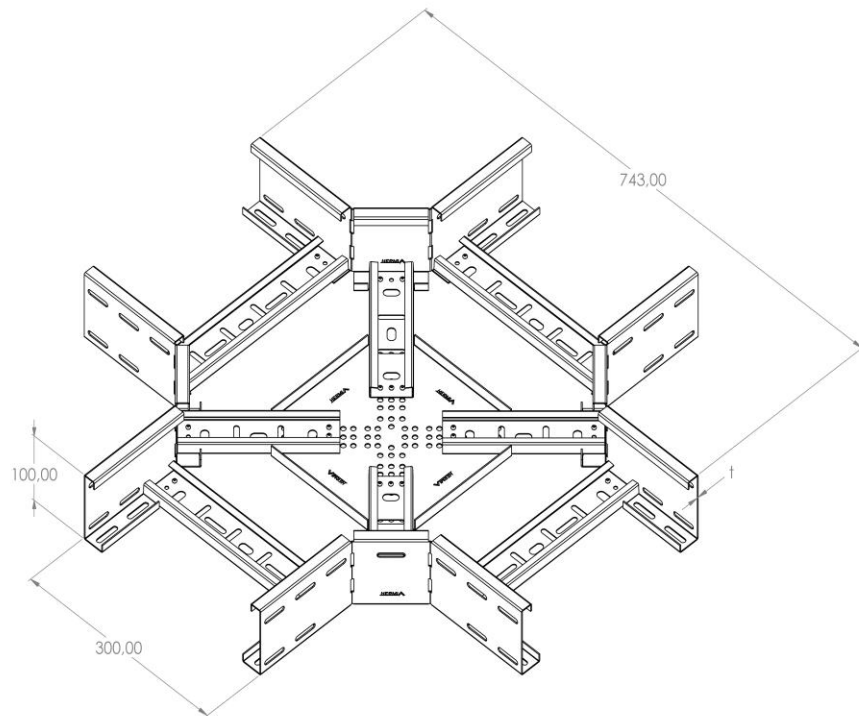

Product: PKL-KR 100/300

Product code: 88712283

Cross-over

<b>Standard:</b>	EN 61537:2007 Cable management - Cable tray systems and cable ladder systems
<b>Dimensions:</b>	Length: 743 mm
	Width: 300 mm
	Height: 100 mm
	Metal thickness: 1,5 mm
<b>Weight:</b>	
<b>Material:</b>	Stainless steel
<b>Contribution to fire:</b>	Non-flame propagating system
<b>Electrical characteristics:</b>	Electrically conductive system
<b>Electrical continuity:</b>	Yes
<b>Corrosion resistance:</b>	Class 9A
<b>Temperature:</b>	Min: -20°C; Max: +105°C