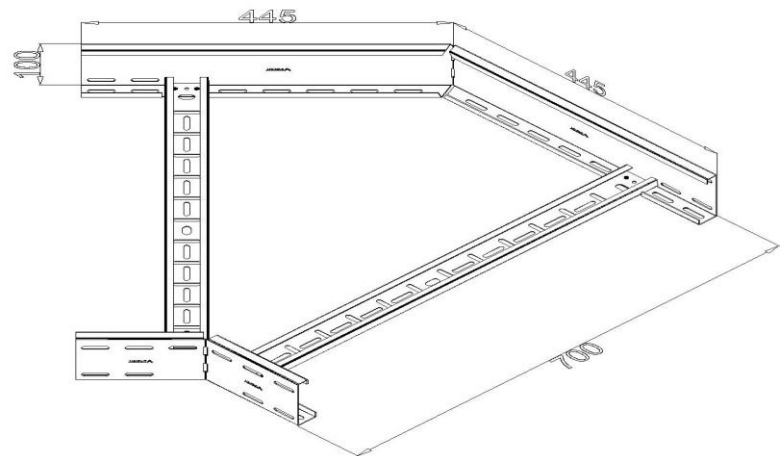

Product: PKL-KO 100/700/45°

Product code: 88712237

Elbow 45°

<b>Standard:</b>	EN 61537:2007 Cable management - Cable tray systems and cable ladder systems
<b>Dimensions:</b>	Length: 445 mm
	Width: 700 mm
	Height: 100 mm
	Metal thickness: 1,5 mm
<b>Weight:</b>	
<b>Material:</b>	Stainless steel
<b>Contribution to fire:</b>	Non-flame propagating system
<b>Electrical characteristics:</b>	Electrically conductive system
<b>Electrical continuity:</b>	Yes
<b>Corrosion resistance:</b>	Class 9A
<b>Temperature:</b>	Min: -20°C; Max: +105°C