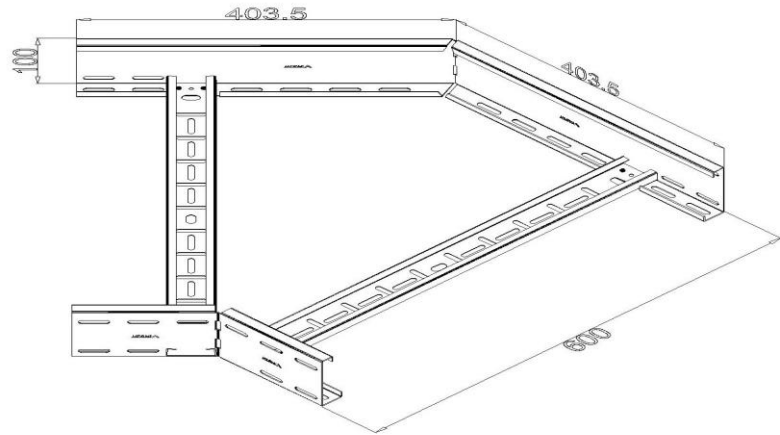

Product: PKL-KO 100/600/45°

Product code: 88712236

Elbow 45°

<b>Standard:</b>	EN 61537:2007 Cable management - Cable tray systems and cable ladder systems
<b>Dimensions:</b>	Length: 403,5 mm
	Width: 600 mm
	Height: 100 mm
	Metal thickness: 1,5 mm
<b>Weight:</b>	
<b>Material:</b>	Stainless steel
<b>Contribution to fire:</b>	Non-flame propagating system
<b>Electrical characteristics:</b>	Electrically conductive system
<b>Electrical continuity:</b>	Yes
<b>Corrosion resistance:</b>	Class 9A
<b>Temperature:</b>	Min: -20°C; Max: +105°C