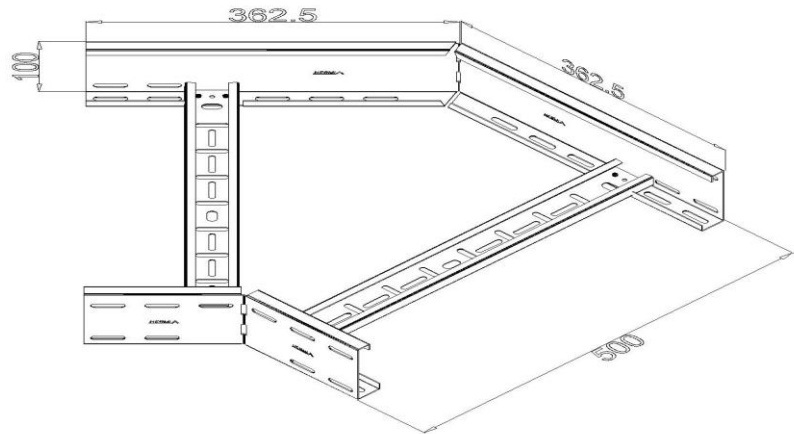

Product: PKL-KO 100/500/45°

Product code: 88712235

Elbow 45°

<b>Standard:</b>	EN 61537:2007 Cable management - Cable tray systems and cable ladder systems
<b>Dimensions:</b>	Length: 352,5 mm
	Width: 500 mm
	Height: 100 mm
	Metal thickness: 1,5 mm
<b>Weight:</b>	
<b>Material:</b>	Stainless steel
<b>Contribution to fire:</b>	Non-flame propagating system
<b>Electrical characteristics:</b>	Electrically conductive system
<b>Electrical continuity:</b>	Yes
<b>Corrosion resistance:</b>	Class 9A
<b>Temperature:</b>	Min: -20°C; Max: +105°C