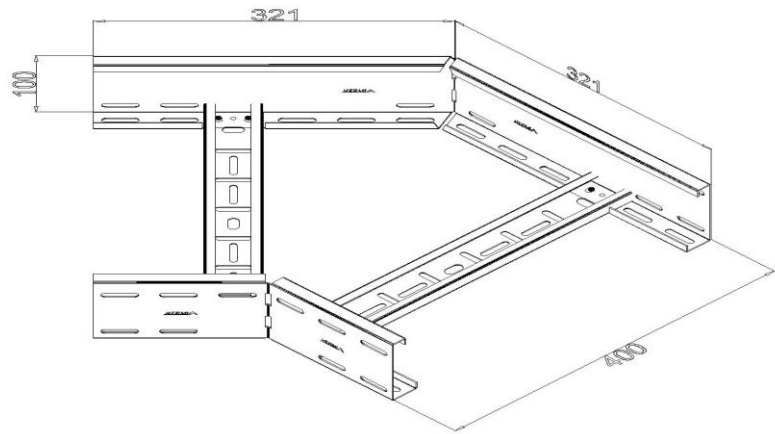

Product: PKL-KO 100/400/45°

Product code: 88712234

Elbow 45°

<b>Standard:</b>	EN 61537:2007 Cable management - Cable tray systems and cable ladder systems
<b>Dimensions:</b>	Length: 321 mm
	Width: 400 mm
	Height: 100 mm
	Metal thickness: 1,5 mm
<b>Weight:</b>	
<b>Material:</b>	Stainless steel
<b>Contribution to fire:</b>	Non-flame propagating system
<b>Electrical characteristics:</b>	Electrically conductive system
<b>Electrical continuity:</b>	Yes
<b>Corrosion resistance:</b>	Class 9A
<b>Temperature:</b>	Min: -20°C; Max: +105°C