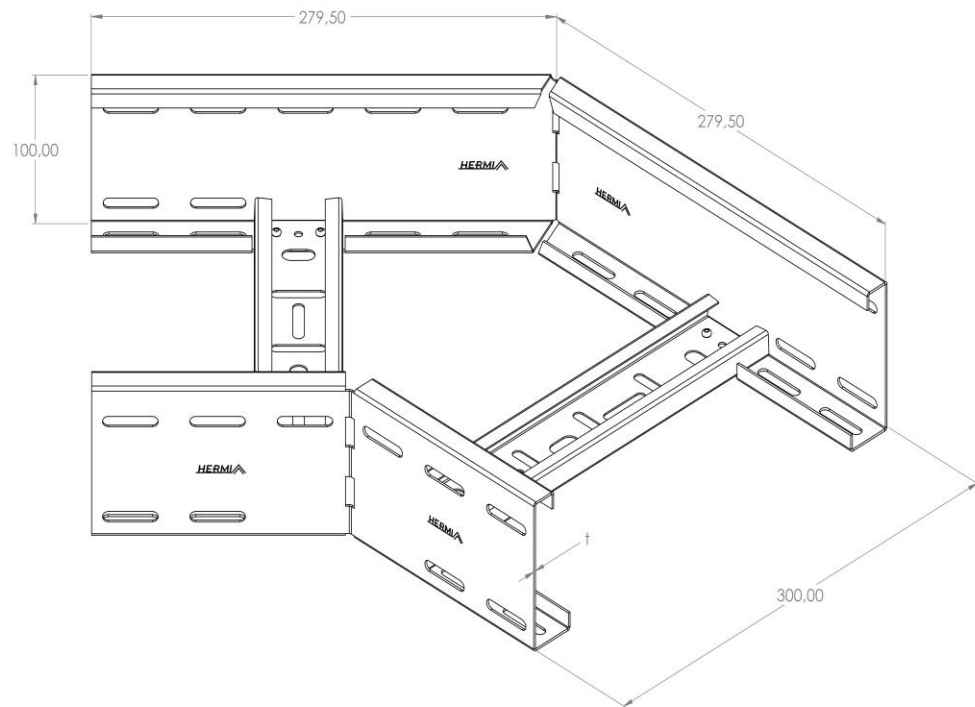

Product: PKL-KO 100/300/45°

Product code: 88712233

Elbow 45°

<b>Standard:</b>	EN 61537:2007 Cable management - Cable tray systems and cable ladder systems
<b>Dimensions:</b>	Length: 279,5 mm
	Width: 300 mm
	Height: 100 mm
	Metal thickness: 1,5 mm
<b>Weight:</b>	
<b>Material:</b>	Stainless steel
<b>Contribution to fire:</b>	Non-flame propagating system
<b>Electrical characteristics:</b>	Electrically conductive system
<b>Electrical continuity:</b>	Yes
<b>Corrosion resistance:</b>	Class 9A
<b>Temperature:</b>	Min: -20°C; Max: +105°C