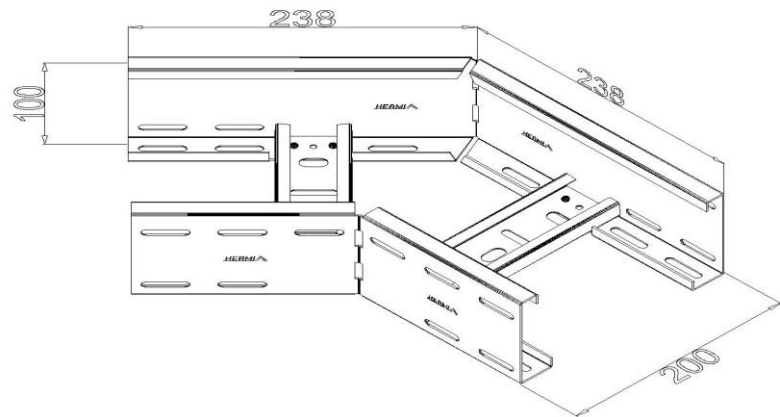

Product: PKL-KO 100/200/45°

Product code: 88712232

Elbow 45°

<b>Standard:</b>	EN 61537:2007 Cable management - Cable tray systems and cable ladder systems
<b>Dimensions:</b>	Length: 238 mm
	Width: 200 mm
	Height: 100 mm
	Metal thickness: 1,5 mm
<b>Weight:</b>	
<b>Material:</b>	Stainless steel
<b>Contribution to fire:</b>	Non-flame propagating system
<b>Electrical characteristics:</b>	Electrically conductive system
<b>Electrical continuity:</b>	Yes
<b>Corrosion resistance:</b>	Class 9A
<b>Temperature:</b>	Min: -20°C; Max: +105°C