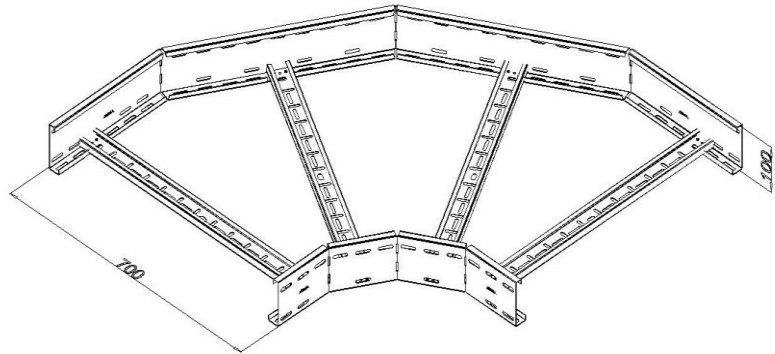

Product: PKL-KO 100/700/90°

Product code: 88712227

Elbow 90°

<b>Standard:</b>	EN 61537:2007 Cable management - Cable tray systems and cable ladder systems
<b>Dimensions:</b>	Length: mm
	Width: 700 mm
	Height: 100 mm
	Metal thickness: 1,5 mm
<b>Weight:</b>	
<b>Material:</b>	Stainless steel
<b>Contribution to fire:</b>	Non-flame propagating system
<b>Electrical characteristics:</b>	Electrically conductive system
<b>Electrical continuity:</b>	Yes
<b>Corrosion resistance:</b>	Class 9A
<b>Temperature:</b>	Min: -20°C; Max: +105°C