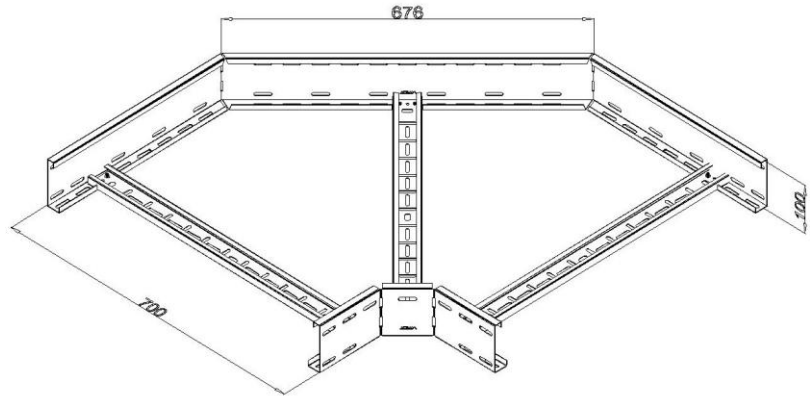

Product: PKL-KO 100/700/90°

Product code: 88712217

Elbow 90°

<b>Standard:</b>	EN 61537:2007 Cable management - Cable tray systems and cable ladder systems
<b>Dimensions:</b>	Length: 676 mm
	Width: 700 mm
	Height: 100 mm
	Metal thickness: 1,5 mm
<b>Weight:</b>	4,9 kg
<b>Material:</b>	Stainless steel
<b>Contribution to fire:</b>	Non-flame propagating system
<b>Electrical characteristics:</b>	Electrically conductive system
<b>Electrical continuity:</b>	Yes
<b>Corrosion resistance:</b>	Class 9A
<b>Temperature:</b>	Min: -20°C; Max: +105°C