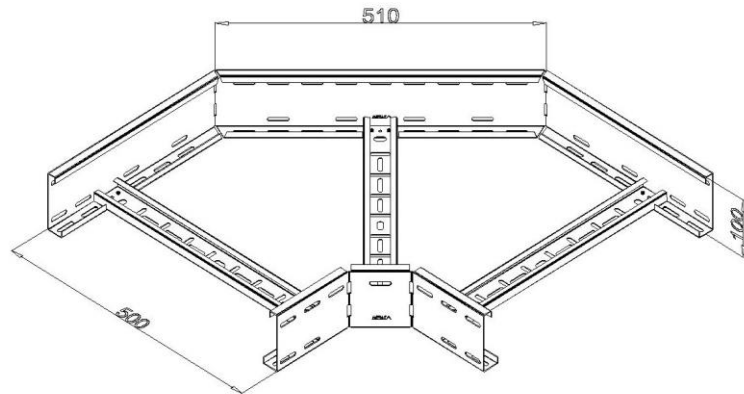

Product: PKL-KO 100/500/90°

Product code: 88712215

Elbow 90°

<b>Standard:</b>	EN 61537:2007 Cable management - Cable tray systems and cable ladder systems
<b>Dimensions:</b>	Length: 510 mm
	Width: 500 mm
	Height: 100 mm
	Metal thickness: 1,5 mm
<b>Weight:</b>	3,9 kg
<b>Material:</b>	Stainless steel
<b>Contribution to fire:</b>	Non-flame propagating system
<b>Electrical characteristics:</b>	Electrically conductive system
<b>Electrical continuity:</b>	Yes
<b>Corrosion resistance:</b>	Class 9A
<b>Temperature:</b>	Min: -20°C; Max: +105°C