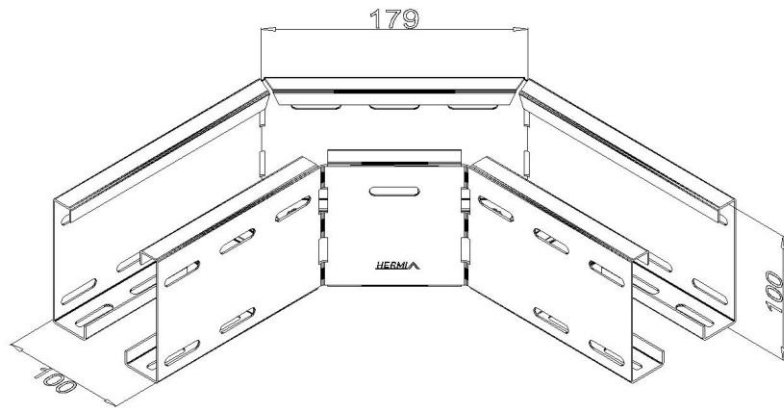

Product: PKL-KO 100/100/90°

Product code: 88712211

Elbow 90°

<b>Standard:</b>	EN 61537:2007 Cable management - Cable tray systems and cable ladder systems
<b>Dimensions:</b>	Length: 179 mm
	Width: 100 mm
	Height: 100 mm
	Metal thickness: 1,5 mm
<b>Weight:</b>	2 kg
<b>Material:</b>	Stainless steel
<b>Contribution to fire:</b>	Non-flame propagating system
<b>Electrical characteristics:</b>	Electrically conductive system
<b>Electrical continuity:</b>	Yes
<b>Corrosion resistance:</b>	Class 9A
<b>Temperature:</b>	Min: -20°C; Max: +105°C