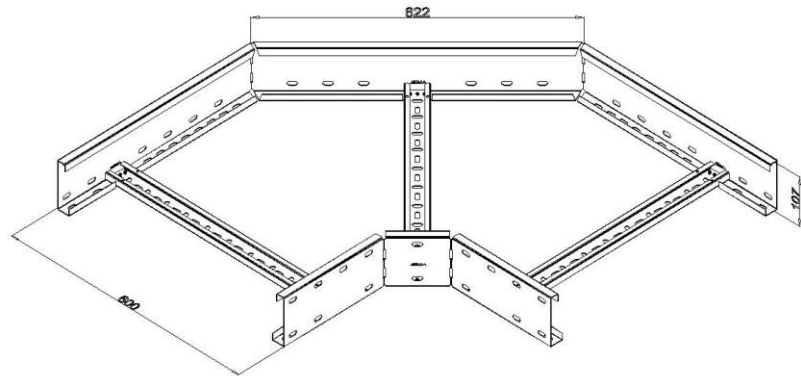

Product: PKL-KO HD 100/600/90°

Product code: 88712006

Elbow 90°

<b>Standard:</b>	EN 61537:2007 Cable management - Cable tray systems and cable ladder systems
<b>Dimensions:</b>	Length: 622 mm
	Width: 600 mm
	Height: 107 mm
	Metal thickness: 1,5 mm
<b>Weight:</b>	
<b>Material:</b>	Galvanised steel
<b>Contribution to fire:</b>	Non-flame propagating system
<b>Electrical characteristics:</b>	Electrically conductive system
<b>Electrical continuity:</b>	Yes
<b>Corrosion resistance:</b>	Class 3
<b>Temperature:</b>	Min: -20°C; Max: +105°C