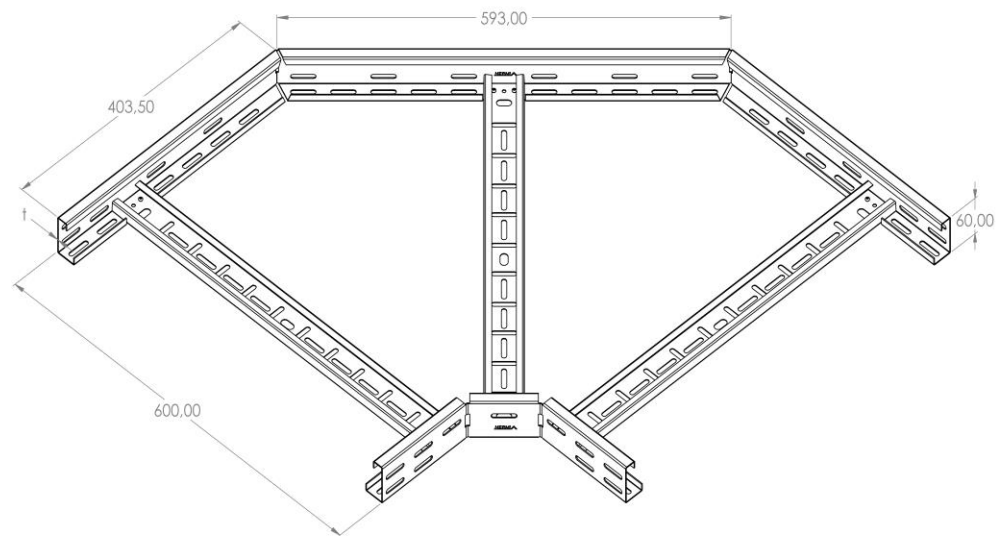

Product: PKL-KO 60/600/90°

Product code: 88711966

Elbow 90°

Standard:	EN 61537:2007 Cable management - Cable tray systems and cable ladder systems
Dimensions:	Length: 593 mm
	Width: 600 mm
	Height: 60 mm
	Metal thickness: 1,5 mm
Weight:	
Material:	Galvanised steel
Contribution to fire:	Non-flame propagating system
Electrical characteristics:	Electrically conductive system
Electrical continuity:	Yes
Corrosion resistance:	Class 3
Temperature:	Min: -20°C; Max: +105°C