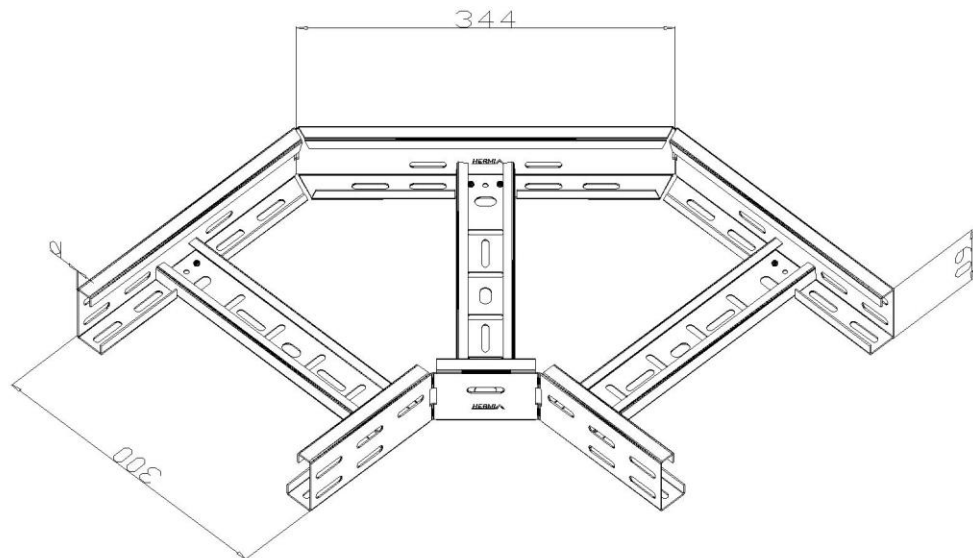

Product: PKL-KO 60/300/90°

Product code: 88711963

Elbow 90°

<b>Standard:</b>	EN 61537:2007 Cable management - Cable tray systems and cable ladder systems
<b>Dimensions:</b>	Length: 344 mm
	Width: 300 mm
	Height: 60 mm
	Metal thickness: 1,5 mm
<b>Weight:</b>	
<b>Material:</b>	Galvanised steel
<b>Contribution to fire:</b>	Non-flame propagating system
<b>Electrical characteristics:</b>	Electrically conductive system
<b>Electrical continuity:</b>	Yes
<b>Corrosion resistance:</b>	Class 3
<b>Temperature:</b>	Min: -20°C; Max: +105°C