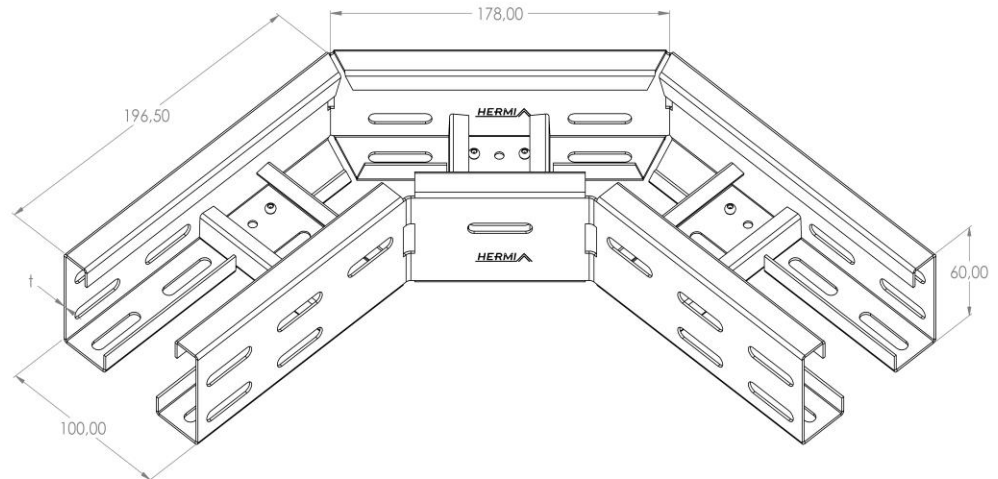

Product: PKL-KO 60/100/90°

Product code: 88711961

Elbow 90°

<b>Standard:</b>	EN 61537:2007 Cable management - Cable tray systems and cable ladder systems
<b>Dimensions:</b>	Length: 178 mm
	Width: 100 mm
	Height: 60 mm
	Metal thickness: 1,5 mm
<b>Weight:</b>	
<b>Material:</b>	Galvanised steel
<b>Contribution to fire:</b>	Non-flame propagating system
<b>Electrical characteristics:</b>	Electrically conductive system
<b>Electrical continuity:</b>	Yes
<b>Corrosion resistance:</b>	Class 3
<b>Temperature:</b>	Min: -20°C; Max: +105°C