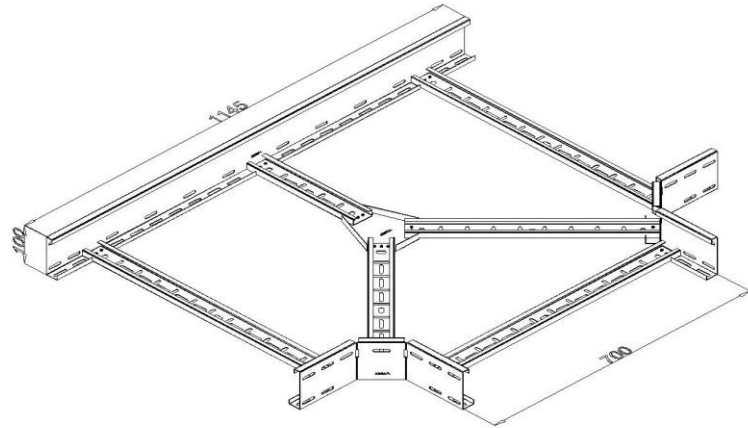

Product: PKL-SO 60/700

Product code: 88711847

Side branch

<b>Standard:</b>	EN 61537:2007 Cable management - Cable tray systems and cable ladder systems
<b>Dimensions:</b>	Length: 1145 mm
	Width: 700 mm
	Height: 60 mm
	Metal thickness: 1,5 mm
<b>Weight:</b>	6,3 kg
<b>Material:</b>	Galvanised steel
<b>Contribution to fire:</b>	Non-flame propagating system
<b>Electrical characteristics:</b>	Electrically conductive system
<b>Electrical continuity:</b>	Yes
<b>Corrosion resistance:</b>	Class 3
<b>Temperature:</b>	Min: -20°C; Max: +105°C