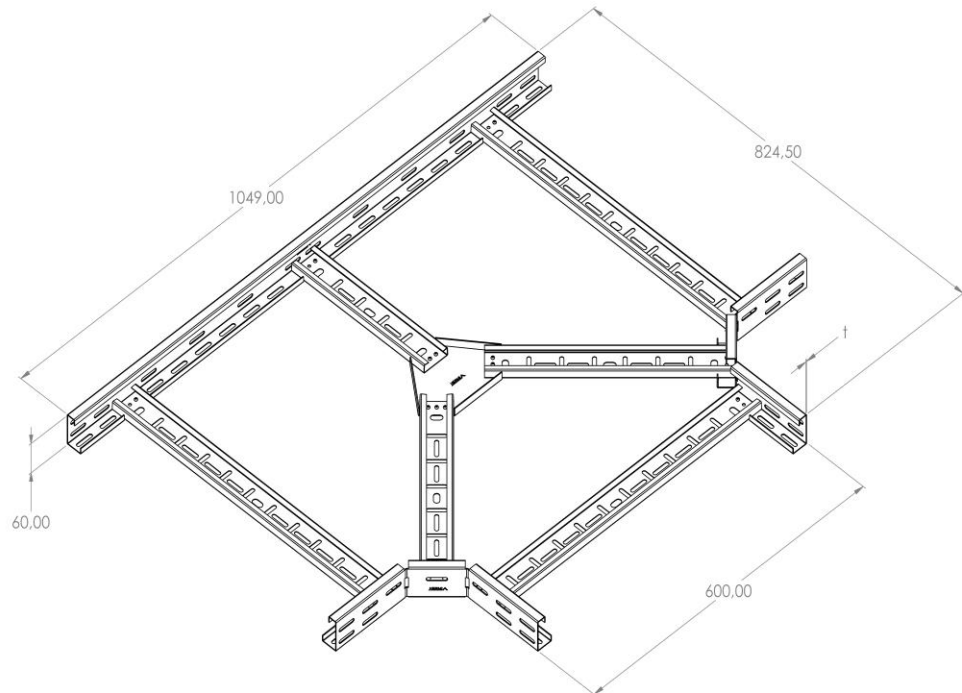

Product: PKL-SO 60/600

Product code: 88711846

Side branch

<b>Standard:</b>	EN 61537:2007 Cable management - Cable tray systems and cable ladder systems
<b>Dimensions:</b>	Length: 1049 mm
	Width: 600 mm
	Height: 60 mm
	Metal thickness: 1,5 mm
<b>Weight:</b>	5,7 kg
<b>Material:</b>	Galvanised steel
<b>Contribution to fire:</b>	Non-flame propagating system
<b>Electrical characteristics:</b>	Electrically conductive system
<b>Electrical continuity:</b>	Yes
<b>Corrosion resistance:</b>	Class 3
<b>Temperature:</b>	Min: -20°C; Max: +105°C