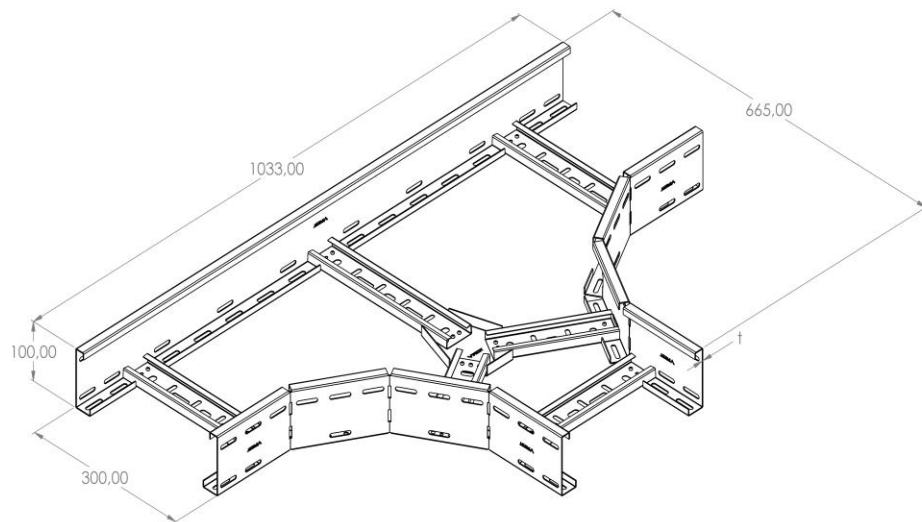

Product: PKL-SO 100/300

Product code: 88711753

Side branch

<b>Standard:</b>	EN 61537:2007 Cable management - Cable tray systems and cable ladder systems
<b>Dimensions:</b>	Length: 1033 mm
	Width: 300 mm
	Height: 100 mm
	Metal thickness: 1,5 mm
<b>Weight:</b>	
<b>Material:</b>	Galvanised steel
<b>Contribution to fire:</b>	Non-flame propagating system
<b>Electrical characteristics:</b>	Electrically conductive system
<b>Electrical continuity:</b>	Yes
<b>Corrosion resistance:</b>	Class 3
<b>Temperature:</b>	Min: -20°C; Max: +105°C