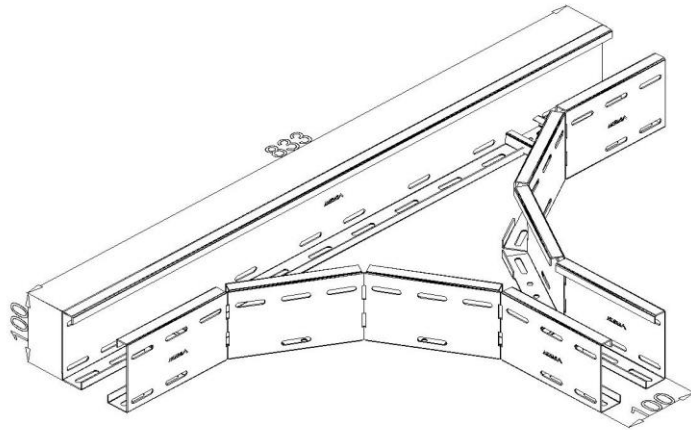

Product: PKL-SO 100/100

Product code: 88711751

Side branch

<b>Standard:</b>	EN 61537:2007 Cable management - Cable tray systems and cable ladder systems
<b>Dimensions:</b>	Length: 833 mm
	Width: 100 mm
	Height: 100 mm
	Metal thickness: 1,5 mm
<b>Weight:</b>	
<b>Material:</b>	Galvanised steel
<b>Contribution to fire:</b>	Non-flame propagating system
<b>Electrical characteristics:</b>	Electrically conductive system
<b>Electrical continuity:</b>	Yes
<b>Corrosion resistance:</b>	Class 3
<b>Temperature:</b>	Min: -20°C; Max: +105°C