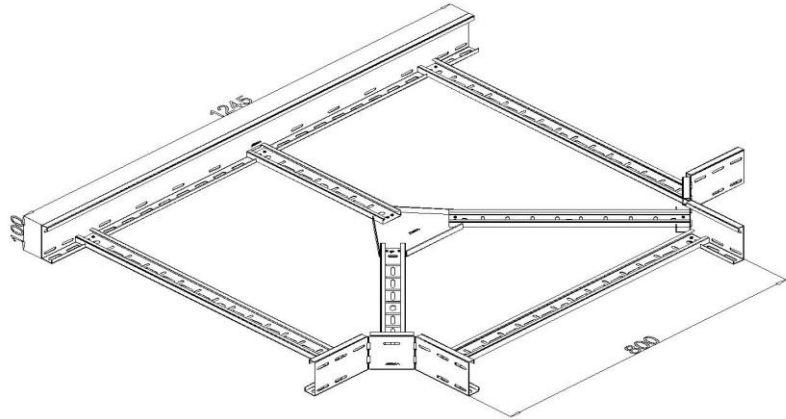

Product: PKL-SO 100/800

Product code: 88711748

Side branch

<b>Standard:</b>	EN 61537:2007 Cable management - Cable tray systems and cable ladder systems
<b>Dimensions:</b>	Length: 1245 mm
	Width: 800 mm
	Height: 100 mm
	Metal thickness: 1,5 mm
<b>Weight:</b>	
<b>Material:</b>	Galvanised steel
<b>Contribution to fire:</b>	Non-flame propagating system
<b>Electrical characteristics:</b>	Electrically conductive system
<b>Electrical continuity:</b>	Yes
<b>Corrosion resistance:</b>	Class 3
<b>Temperature:</b>	Min: -20°C; Max: +105°C