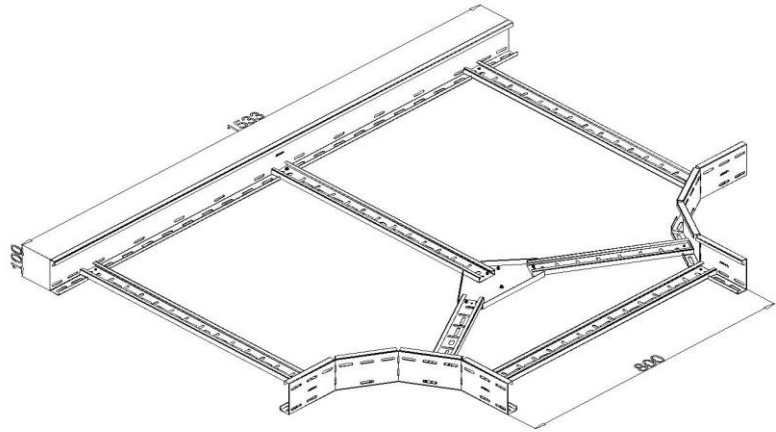

Product: PKL-KO 100/800/90°

Product code: 88711728

Elbow 90°

<b>Standard:</b>	EN 61537:2007 Cable management - Cable tray systems and cable ladder systems
<b>Dimensions:</b>	Length: mm
	Width: 800 mm
	Height: 100 mm
	Metal thickness: 1,5 mm
<b>Weight:</b>	
<b>Material:</b>	Galvanised steel
<b>Contribution to fire:</b>	Non-flame propagating system
<b>Electrical characteristics:</b>	Electrically conductive system
<b>Electrical continuity:</b>	Yes
<b>Corrosion resistance:</b>	Class 3
<b>Temperature:</b>	Min: -20°C; Max: +105°C